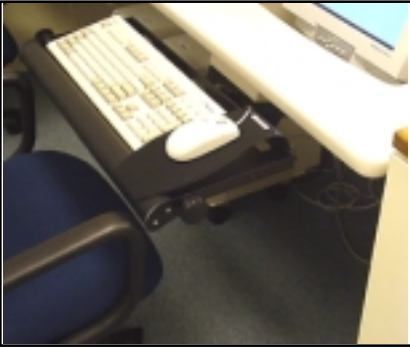

# **FLEX REST KEYBOARD TRAYS**

**“Just Some Of Our Keyboard Tray Solutions”**

## **“Leverless Arm” FL-Arm-900-S**

Features:

- Leverless height control with 6 inch range.
- Arm mechanism articulates left and right 180 degrees.
- Patented Floating Mouse Tray places mouse at same level as keyboard. Places the mouse on the right or left of keyboard tray.
- Keyboard tray slides effortlessly under desk on ball bearing glides for easy storage

- Articulating Arm swivels 90 degrees left or right with easy to use round ergonomically designed adjustment handle.
- Arm height adjustment of 7 inches.
- Adjustable Soft Padded Palm Rest, with leatherette covering for durability and comfort.

- Keyboard tray has up to 15 degrees negative tilt capability.
- Mouse Pad is 5 x 10 inches with neoprene and nylon covered mousing pad.
- Mounting requirements: 26W x 17D
- Installs in five minutes.
- All metal construction. Five year warranty.